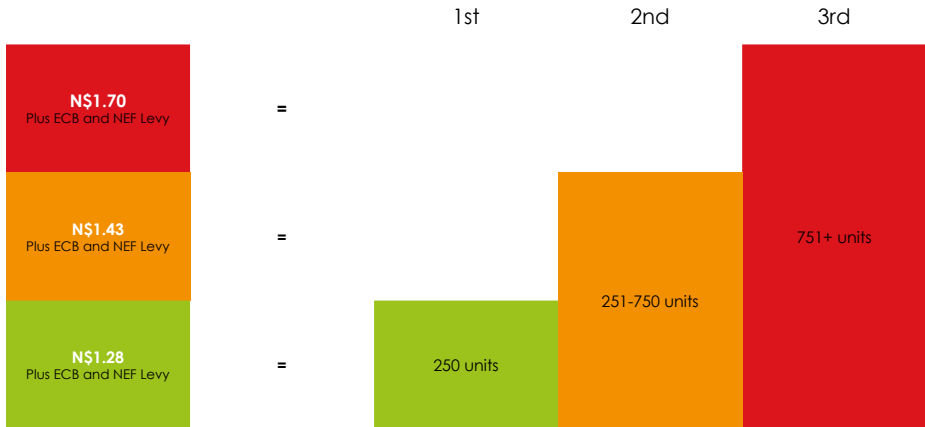

SCHEDULE OF APPROVED TARIFFS

JULY 2016 - JUNE 2017

PENSIONERS UP 40 AMPS CONNECTION SIZE

Explanation of Step Tariffs

- The first 250 units that you purchase/buy will cost you N\$1.28
- The next 500 (251-750) units purchased/bought in the same month will cost you N\$1.43
- Above 750 units, the electricity will cost you N\$1.70
- Note that this tariffs only apply to all registered pensioners and low income people on 30 amps connection and below.
- Registered pensioners are exempted from paying BASIC CHARGES.
- Conversion to Pre-payment available free of charge for up to 30 Amp Pre-payment Connection only.
- Usage steps apply per calendar month and do not accrue.
- Usage steps apply per calendar month and do not accrue
- Registered pensioners qualify for “up to 30 Amp” rates with a maximum circuit breaker size of 40 Amps.