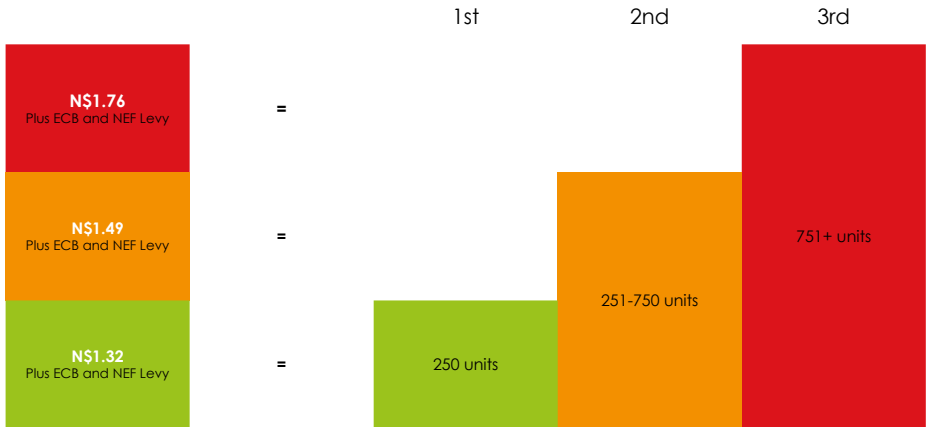

SCHEDULE OF APPROVED TARIFFS

JULY 2016 - JUNE 2017

LOW INCOME UP 40 AMPS CONNECTION SIZE

Explanation of Step Tariffs

- The first 250 units that you purchase/buy will cost you N\$1.32
- The next 500 (251-750) units purchased/bought in the same month will cost you N\$1.49
- Above 750 units, the electricity will cost you N\$1.76
- Note that this tariffs only apply to all low income people on 30 amps connection and below.
- Conversion to Pre-payment available free of charge for up to 30 Amp Pre-payment Connection only.
- Usage steps apply per calendar month and do not accrue.
- Usage steps apply per calendar month and do not accrue