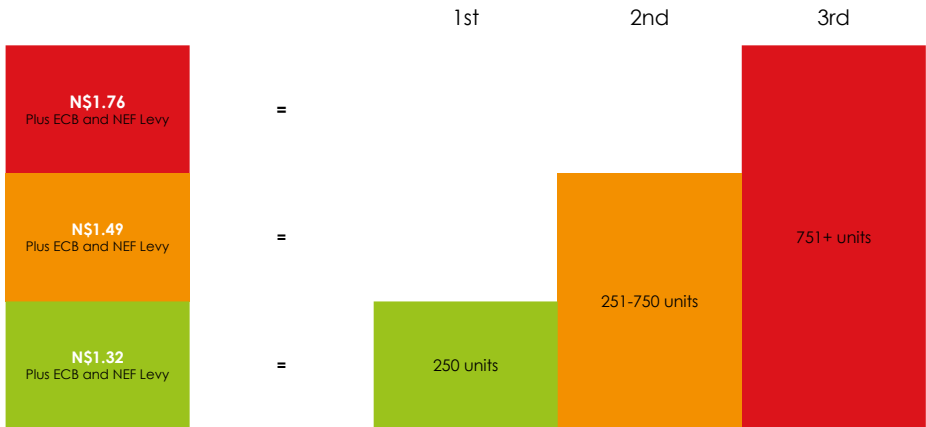

# SCHEDULE OF APPROVED TARIFFS

## JULY 2016 - JUNE 2017

### LOW INCOME UP TO 30 AMPS CONNECTION SIZE